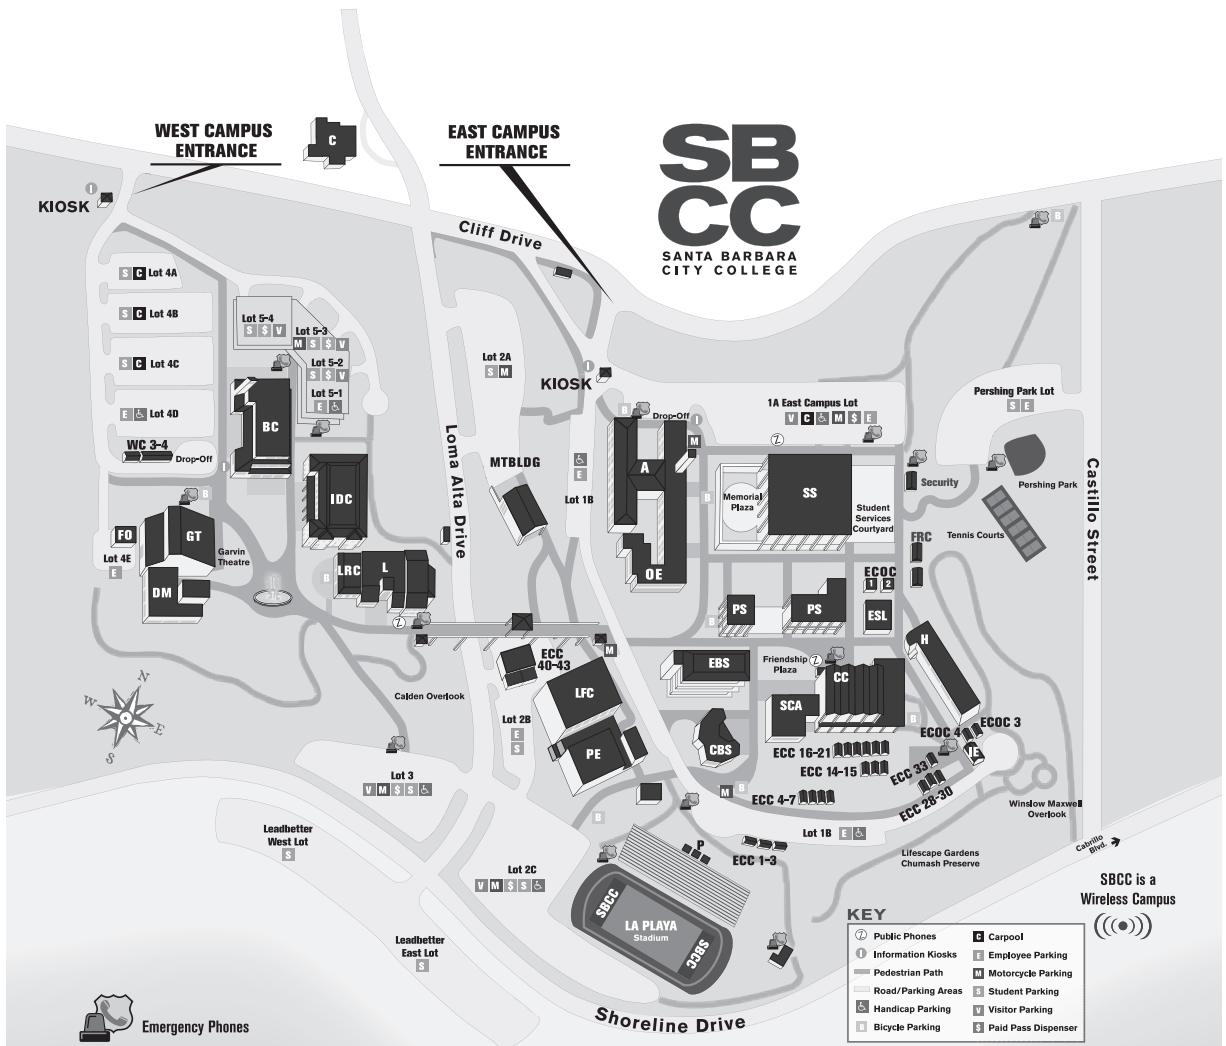

SB CC

SANTA BARBARA
CITY COLLEGE

Emergency Phones

CODE	DESTINATION	BUILDING
A	Administration	MacDougall Administration Center
SS	Admissions/Student Services	Student Services/Admissions
SS	Assessment Office	Student Services/Admissions
H	Atkinson Art Gallery	Humanities
CBS	Bookstore	Bookstore
BC	Business/Communication Center	Business/Communication Center
CC	Cafeteria	Campus Center
CC	Campus Center	Campus Center
SS	Career Center	Student Services/Admissions
COSACA	Cosmetology	SBCC Cosmetology Academy 5160 Hollister Avenue
SS	Counseling	Student Services/Admissions
SS	Disabled Student Programs & Services	Student Services/Admissions
DM	Drama/Music	Drama/Music
EBS	Earth & Biological Sciences	Earth & Biological Sciences
ECC	East Campus Classrooms	ECC 1-33, 40-43
ECOC 1	East Campus Office Center I	East Campus Office Center I
ECOC 2	East Campus Office Center II	East Campus Office Center II
ECOC 3	East Campus Office Center III	East Campus Office Center III
ECOC 4	East Campus Office Center IV	East Campus Office Center IV
CC	East Campus Snack Shop	Campus Center
SS	EOPS	Student Services/Admissions
ESL	ESL Center	ESL Center
FO	Facilities & Operations	Facilities & Operations
FRC	Faculty Resource Center	Faculty Resource Center
BC	Fé Bland Forum	Business/Communication Center
SS	Financial Aid	Student Services/Admissions
A	Foundation for SBCC	Administration
GT	Garvin Theatre	Garvin Theatre
SS	Health Services	Student Services/Admissions
HRC	Hotel/Restaurant/Culinary	Campus Center

CODE	DESTINATION	BUILDING
CC	Housing Information	Campus Center
SS	Human Resources	Student Services/Admissions
H	Humanities	Humanities
A	Information	MacDougall Administration Center
IDC	Interdisciplinary Center	Interdisciplinary Center
IE	International Education Center	International Education Center
SCA	John Dunn Gourmet Dining Room	Hotel/Restaurant
SCA	JSB Café	Campus Center
DM	Jurkowitz Theatre	Drama/Music
C	Orfaea Early Learning Center	365 Loma Alta Drive
LPLAYA	La Playa Stadium	La Playa Stadium
LRC	Learning Resources Center	Learning Resources Center
LFC	Life Fitness Center	Sports Pavilion
L	Luria Library	Luria Library
MTBLDG	Marine Technologies	Marine Diving Technologies
OE	Occupational Education	MacDougall Administration Center
PS	Physical Science	Physical Science
P	Press Center	Luria Conference and Press Center
SS	Registration	Student Services/Admissions
WC 4	Receiving/Purchasing	WC 4
Security	Schott Campus Security Office	310 West Padre Street
BC	Snack Shop	Business/Communication Center
PE	Sports Pavilion	Sports Pavilion
CC	Student Activities	Campus Center
SS	Student Services/Admissions	Student Services/Admissions
IE	Study Abroad Office	International Education Center
CC	The Channels	Campus Center
SS	Transfer Center	Student Services/Admissions
ECOC 1	Veterans Assistance	East Campus Office Center I, Rm. 7
WAKE	Wake Campus	300 North Turnpike Avenue
WC 3	West Campus Classrooms	WC 3